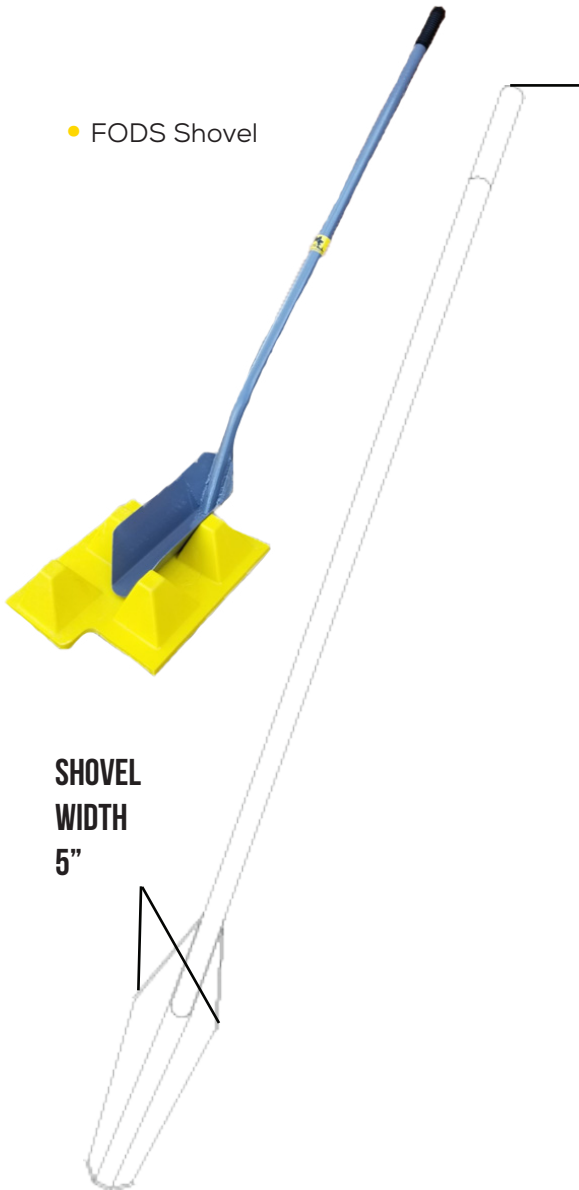

# TRACKOUT CONTROL MAT

**FODS INSTALLATION ACCESSORIES 6200 FS & FODS 6100 MMT**

**Tooling Data Sheet**

## GENERAL INFORMATION

The FODS Shovel Accessory is especially designed to fit between the columns of pyramids. The FODS Hook Accessory is designed to move FODS mats into place. The FODS Hook can be inserted through holes in the mat base for easy transport

• FODS Shovel

**SHOVEL  
WIDTH  
5"**

• FODS Hook

**SHOVEL  
HEIGHT  
59 1/2"**

**HOO  
HANDLE  
WIDTH  
5"**

**HOO  
HEIGHT  
35 1/2"**